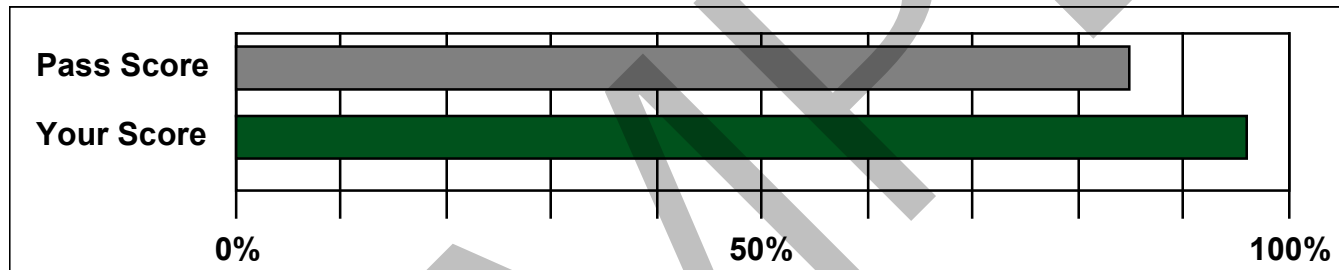

Congratulations, you passed!
Your score is 96%
The pass score for this exam is 85%
CompTIA A+ 90x (Exam Simulation)
Thu Feb 09 14:52:14 CST 2017

(220-901)	901	-	1.0	Hardware	31	out of	31	100.0%
(220-901)	901	-	2.0	Networking	19	out of	19	100.0%
(220-901)	901	-	3.0	Mobile Devices	14	out of	14	100.0%
(220-901)	901	-	4.0	Hardware & Network Troubl...	22	out of	26	84.6%